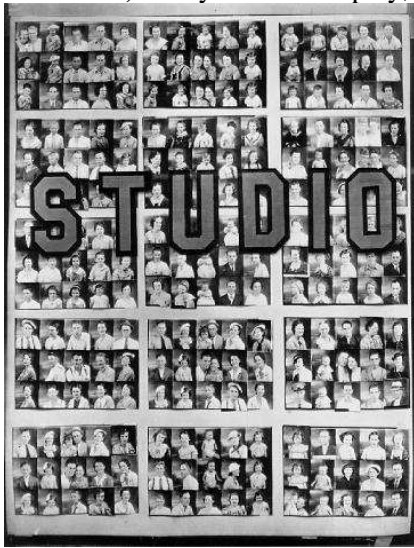

Walker Evans, Penny Picture Display, 1936

Walker Evans, Cabin 1936

Walker Evans, Subway portraits, 1938-41

Walker Evans, Subway portraits, 1938-41

**Weegee (Arthur Fellig)
“Their First Murder”, 1936**

Inviati da Liliana

**Weegee (Arthur Fellig)
“Human Head Cake Box Murder”, c. 1940**

www.marforio.org